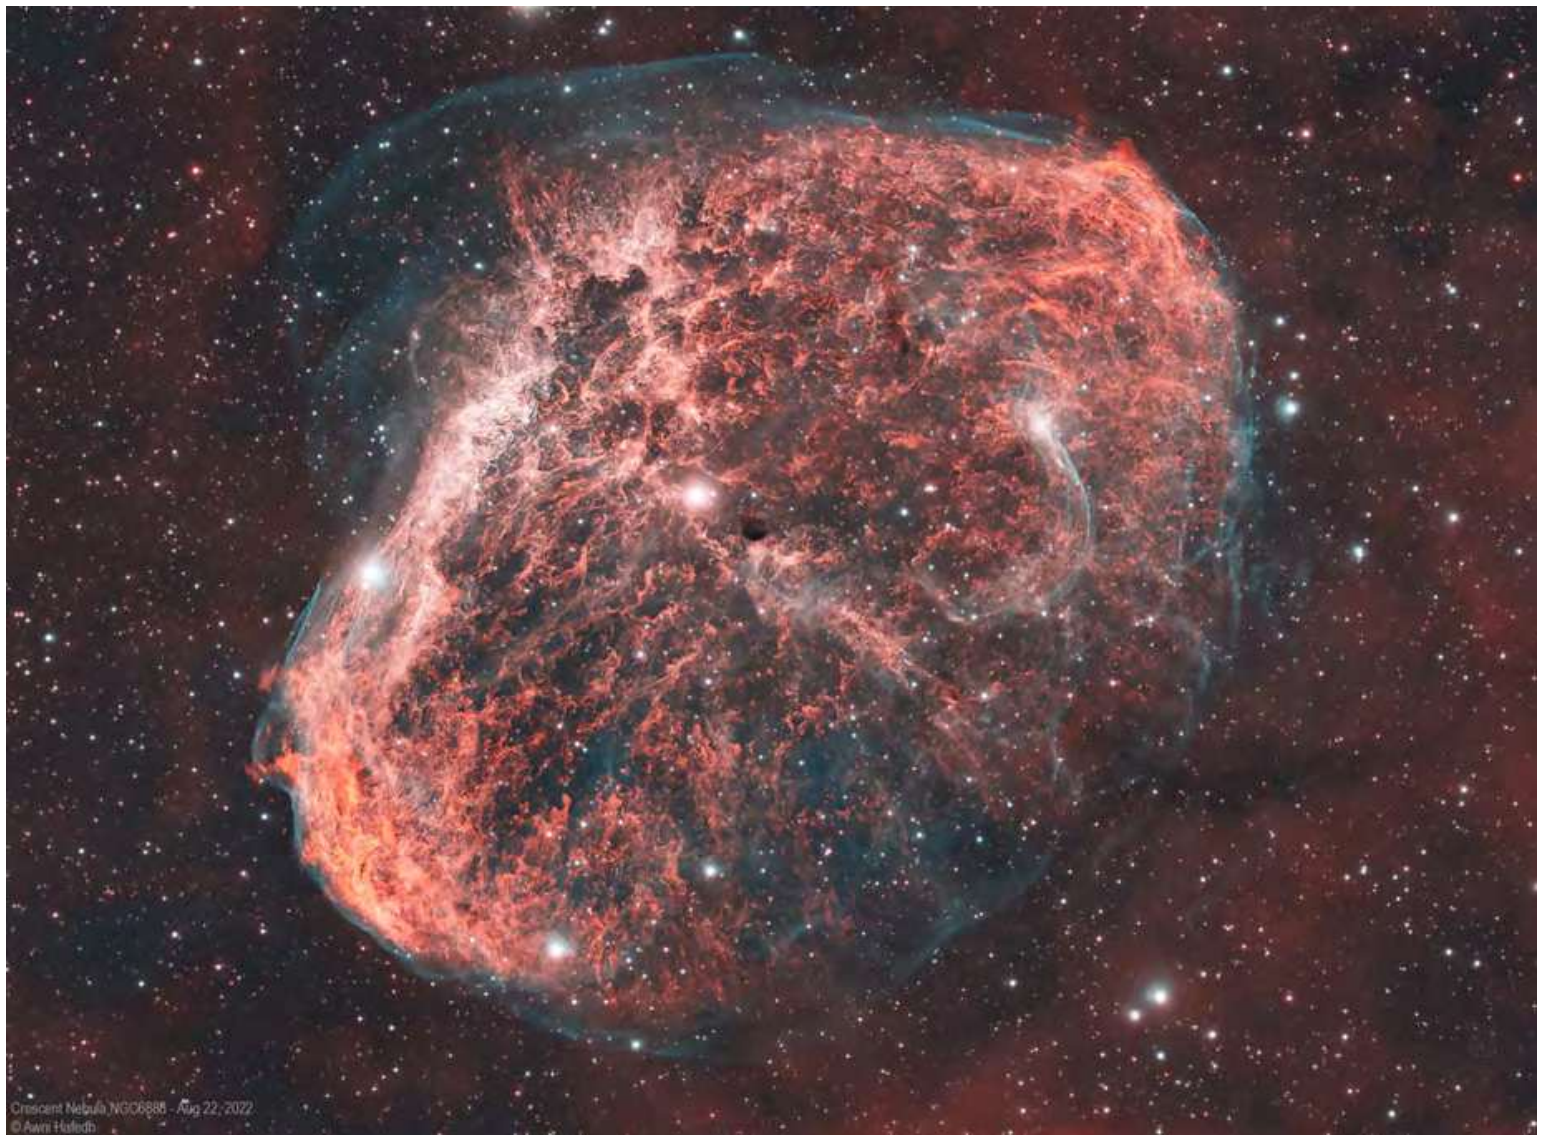

From **AWNI HAFEDH**. This is my Crescent Nebula data which was 60x5min for H-Alpha filter and 68x5min of Oiii filter with a total exposure of close to 10.5 hours. Only used PixInsight and Luminar4 to produce this final image, I hope you like it.

Equipment used

Celestron 9.25" with 0.7x reducer

ZWO ASI2600MM Camera

ZWO Ha and Oiii filters

iOptron CEM60 mount